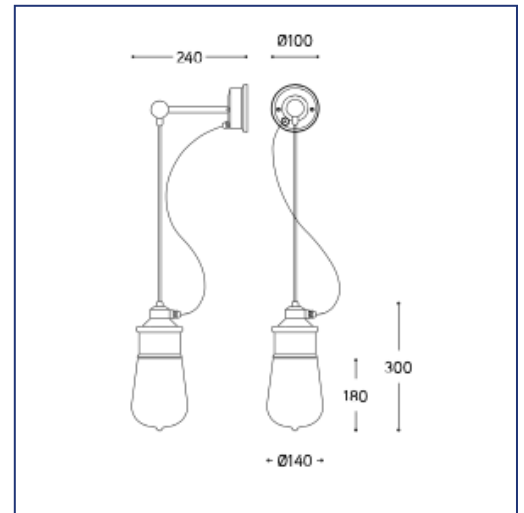

Guinguette Outdoor - Wall Lamp

Guinguette Outdoor Wall Lamp - 140 Mm

Development of the indoor collection, LA GUINGUETTE OUTDOOR presents the applique and suspension solution for outdoor living areas and above all the interesting head light proposal, an original but sober lighting solution suitable for open spaces. The GUINGUETTE head light is a structure where, using special accessories, a series of suspensions are placed on stainless still cable AISI 316, provided with a central support rod and aerial hooking for their safe anchoring. The lamp is supplied with standard sizes that can be changed at the time of installation.

Brand Aldo Bernardi
Designer Aldo Bernardi
Series Abarth 204

[Inform me about bespoke options | ↗](#)

Product specifications

Fitting finish	Aged Brass
Glass finish	Clear
Type	Wall
Use	Decorative
Place	Outdoor
Material	Aged Brass
Overall Weight (kg)	5

Additional finish/colour options available.
See website or contact our team for more info.

Technical specifications

Light Dimensions - Diameter (cm)	14
Light Dimensions - Height (cm)	62.5
Canopy Dimensions - Diameter (cm)	10
Canopy Dimensions - Height (cm)	24
Lightsource	E27 15W LED
Lightsource included or not (y/n)	N